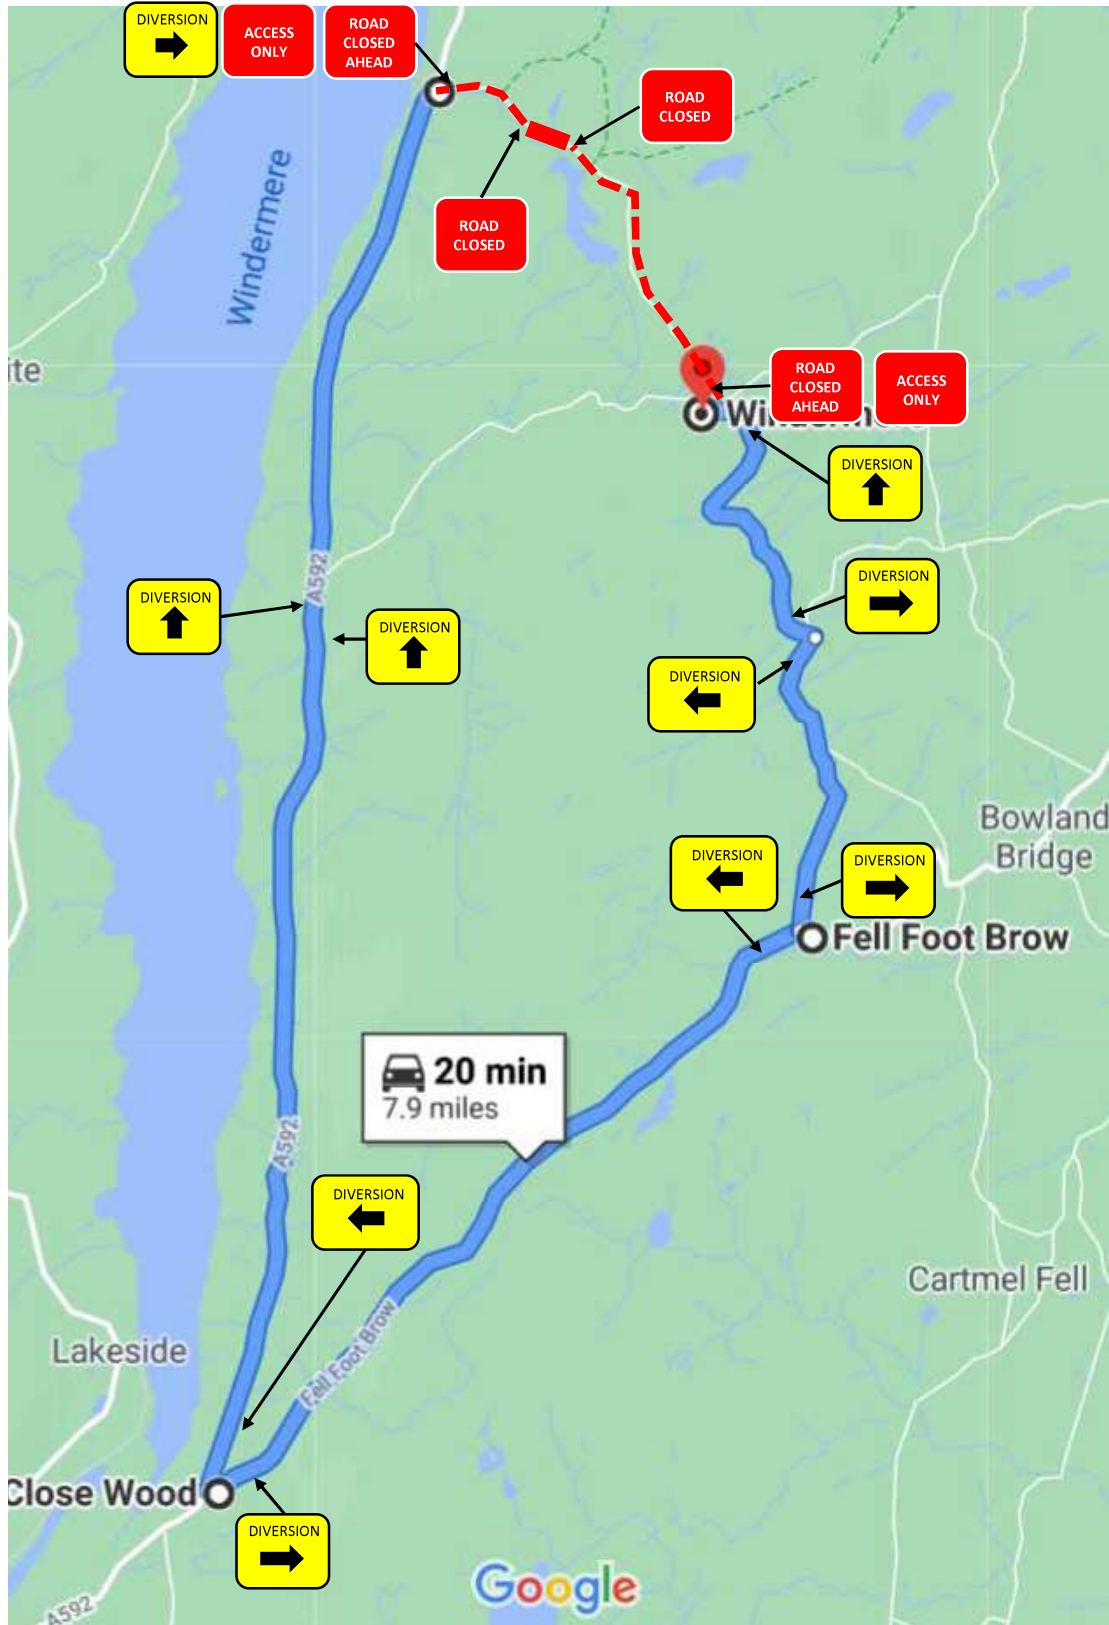

Diversion for road closure at Fell End, Ghyll Head Road. LA23 3LN

Detail of road closure at Fell End, Ghyll Head Road. LA23 3LN

Ordnance Survey®
Ukmapcentre.com

Serial number: 187437
© Crown copyright and database right 2020
Ordnance Survey licence 100049357
Reproduction in whole or in part is prohibited
without the prior permission of Ordnance Survey