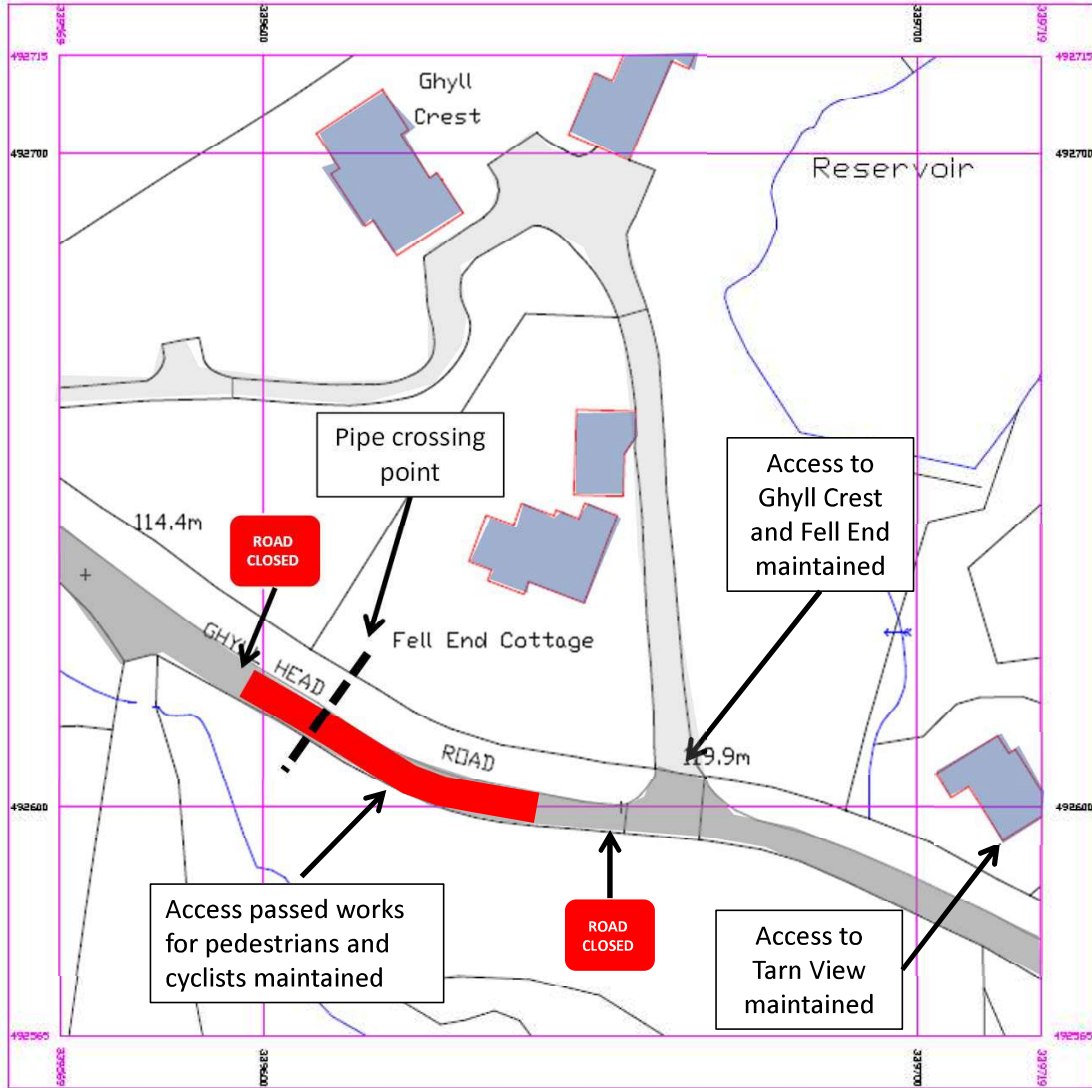

Diversion for road closure at Fell End, Ghyll Head Road. LA23 3LN

Detail of road closure at Fell End, Ghyll Head Road. LA23 3LN

Ordnance Survey®
Ukmapcentre.com

Serial number: 187437
© Crown copyright and database right 2020
Ordnance Survey licence 100049357
Reproduction in whole or in part is prohibited
without the prior permission of Ordnance Survey